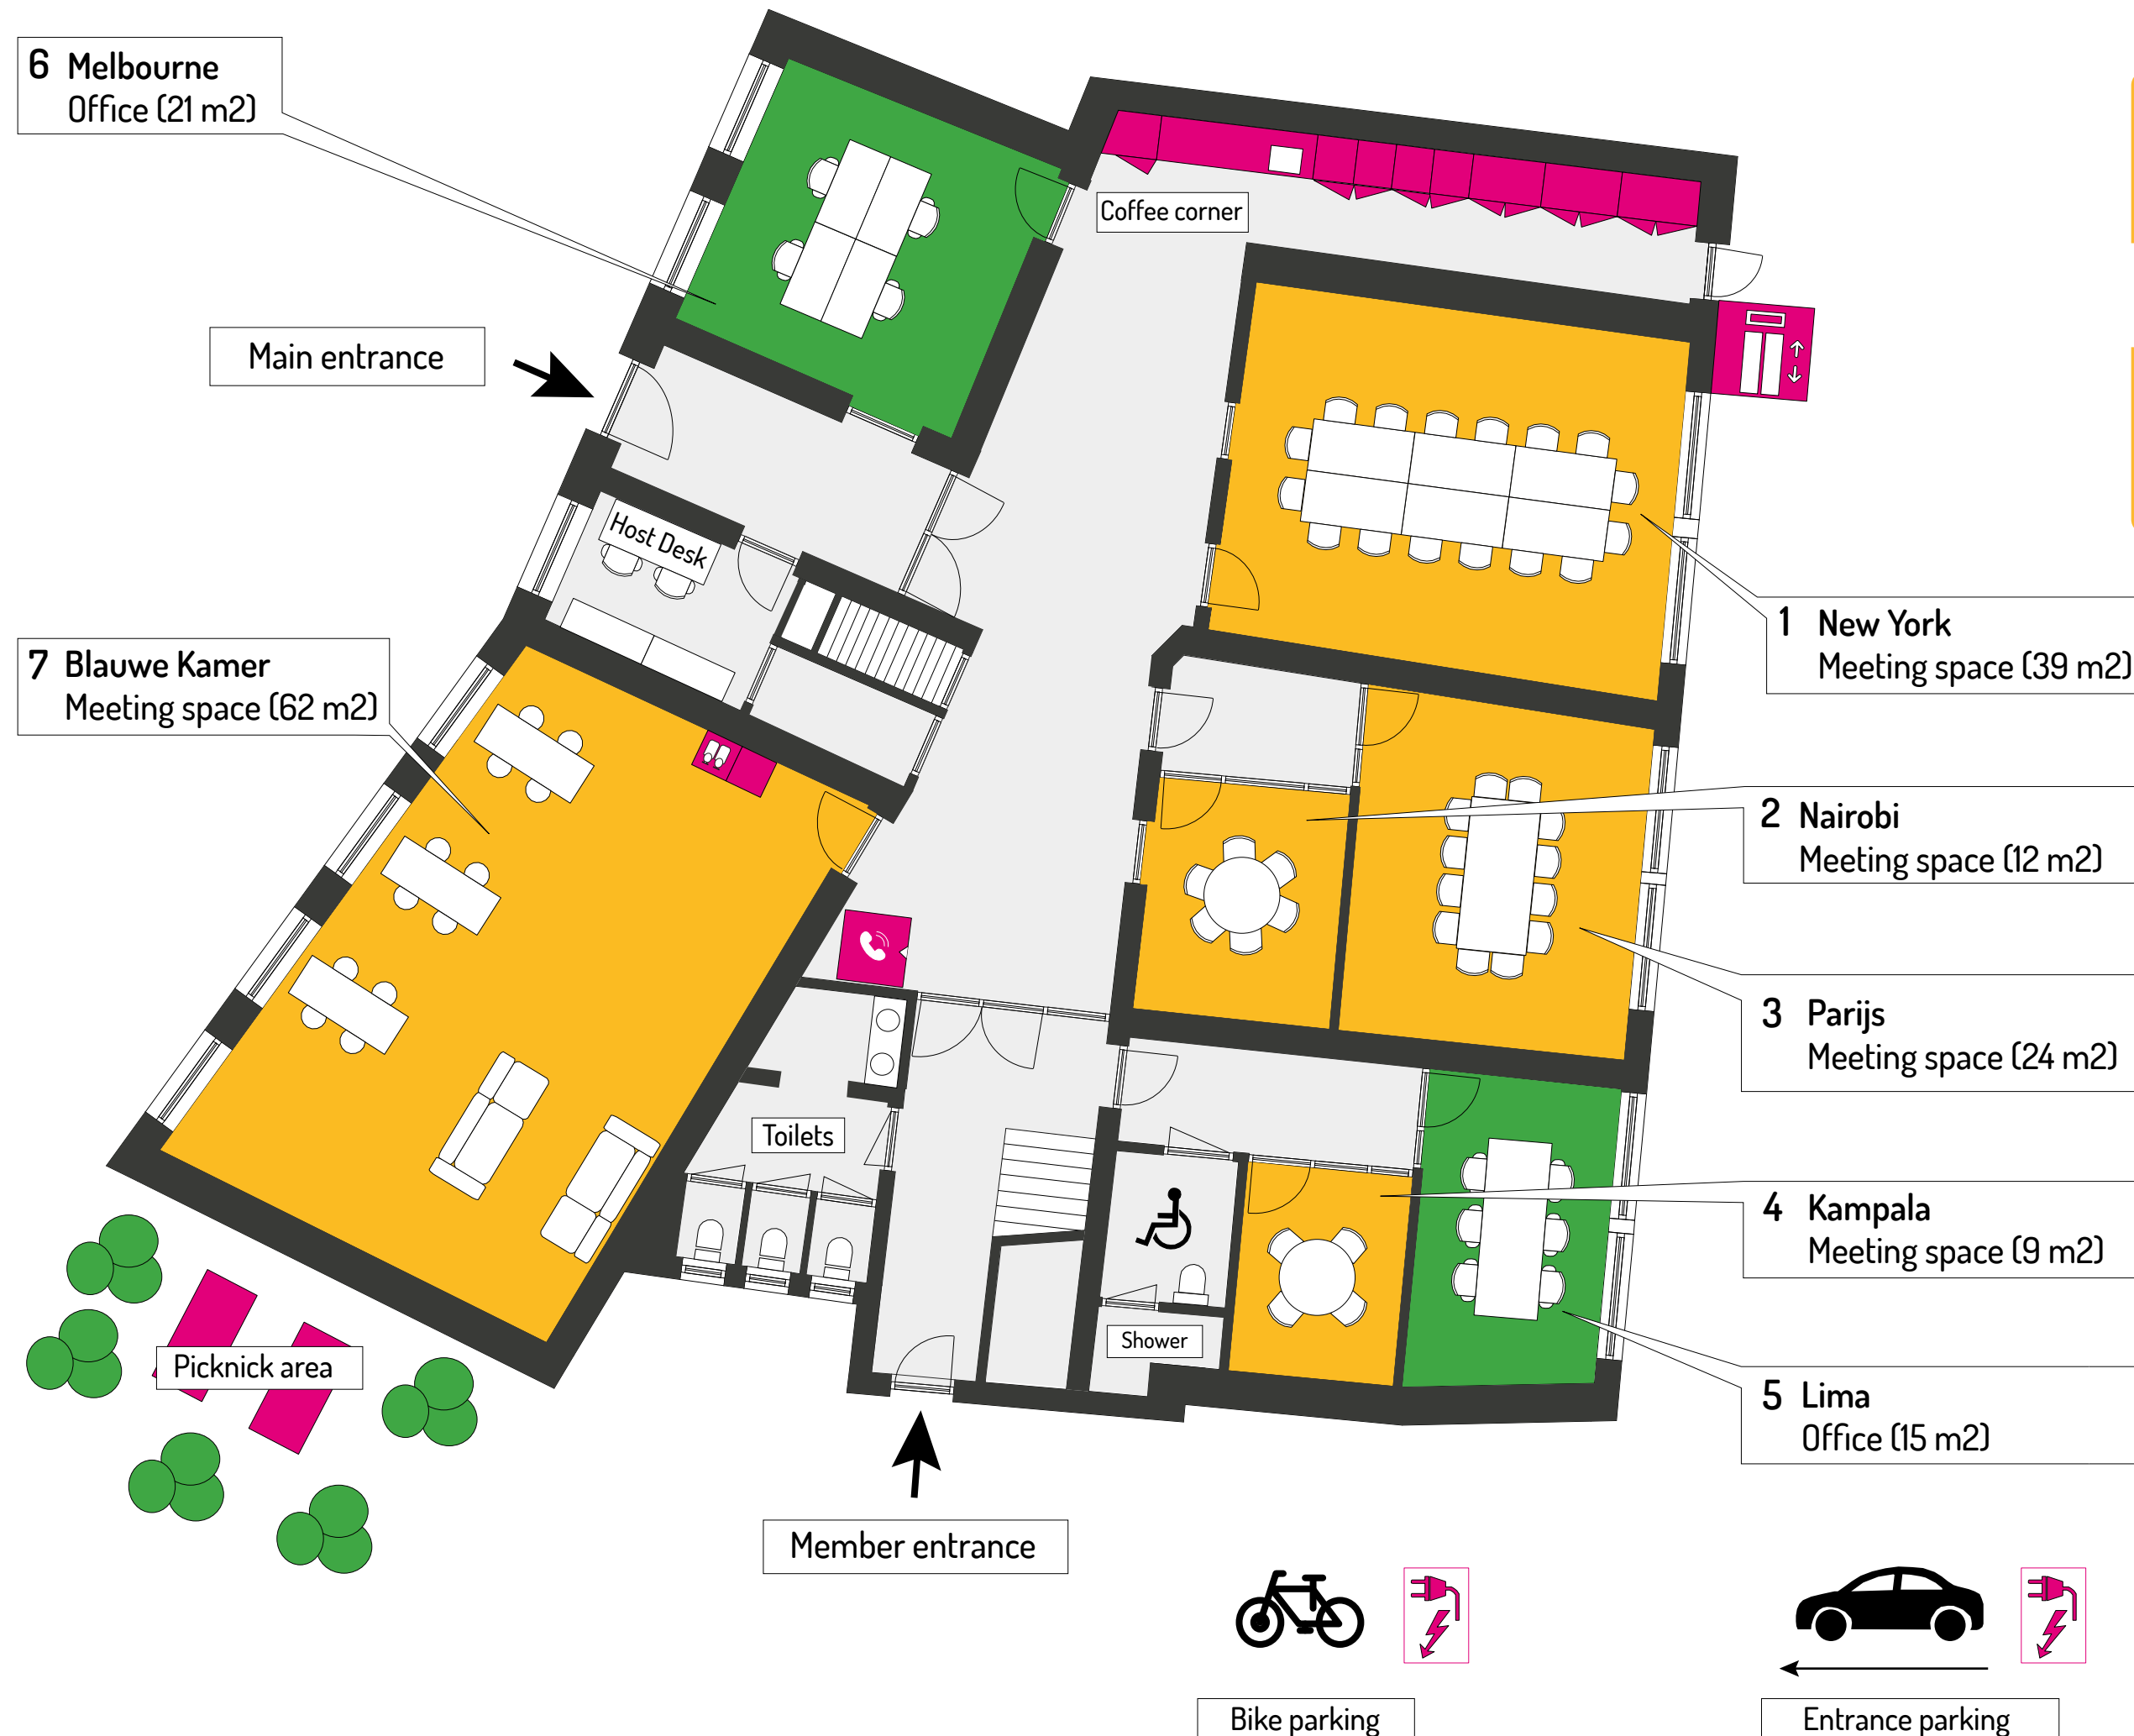

SOCIAL IMPACT FACTORY

Ground floor

SOCIAL IMPACT FACTORY

10 Oslo
Meeting space (22 m²)

9 Kopenhagen
Meeting space (24 m²)

8 Venetië
Meeting space (62 m²)

Coffee corner

13 Dubai
Meeting space (40 m²)

12 Mumbai
Meeting space (42 m²)

11 Shanghai
Meeting space (37 m²)

Toilets

First floor

**SOCIAL
IMPACT
FACTORY**

Second floor