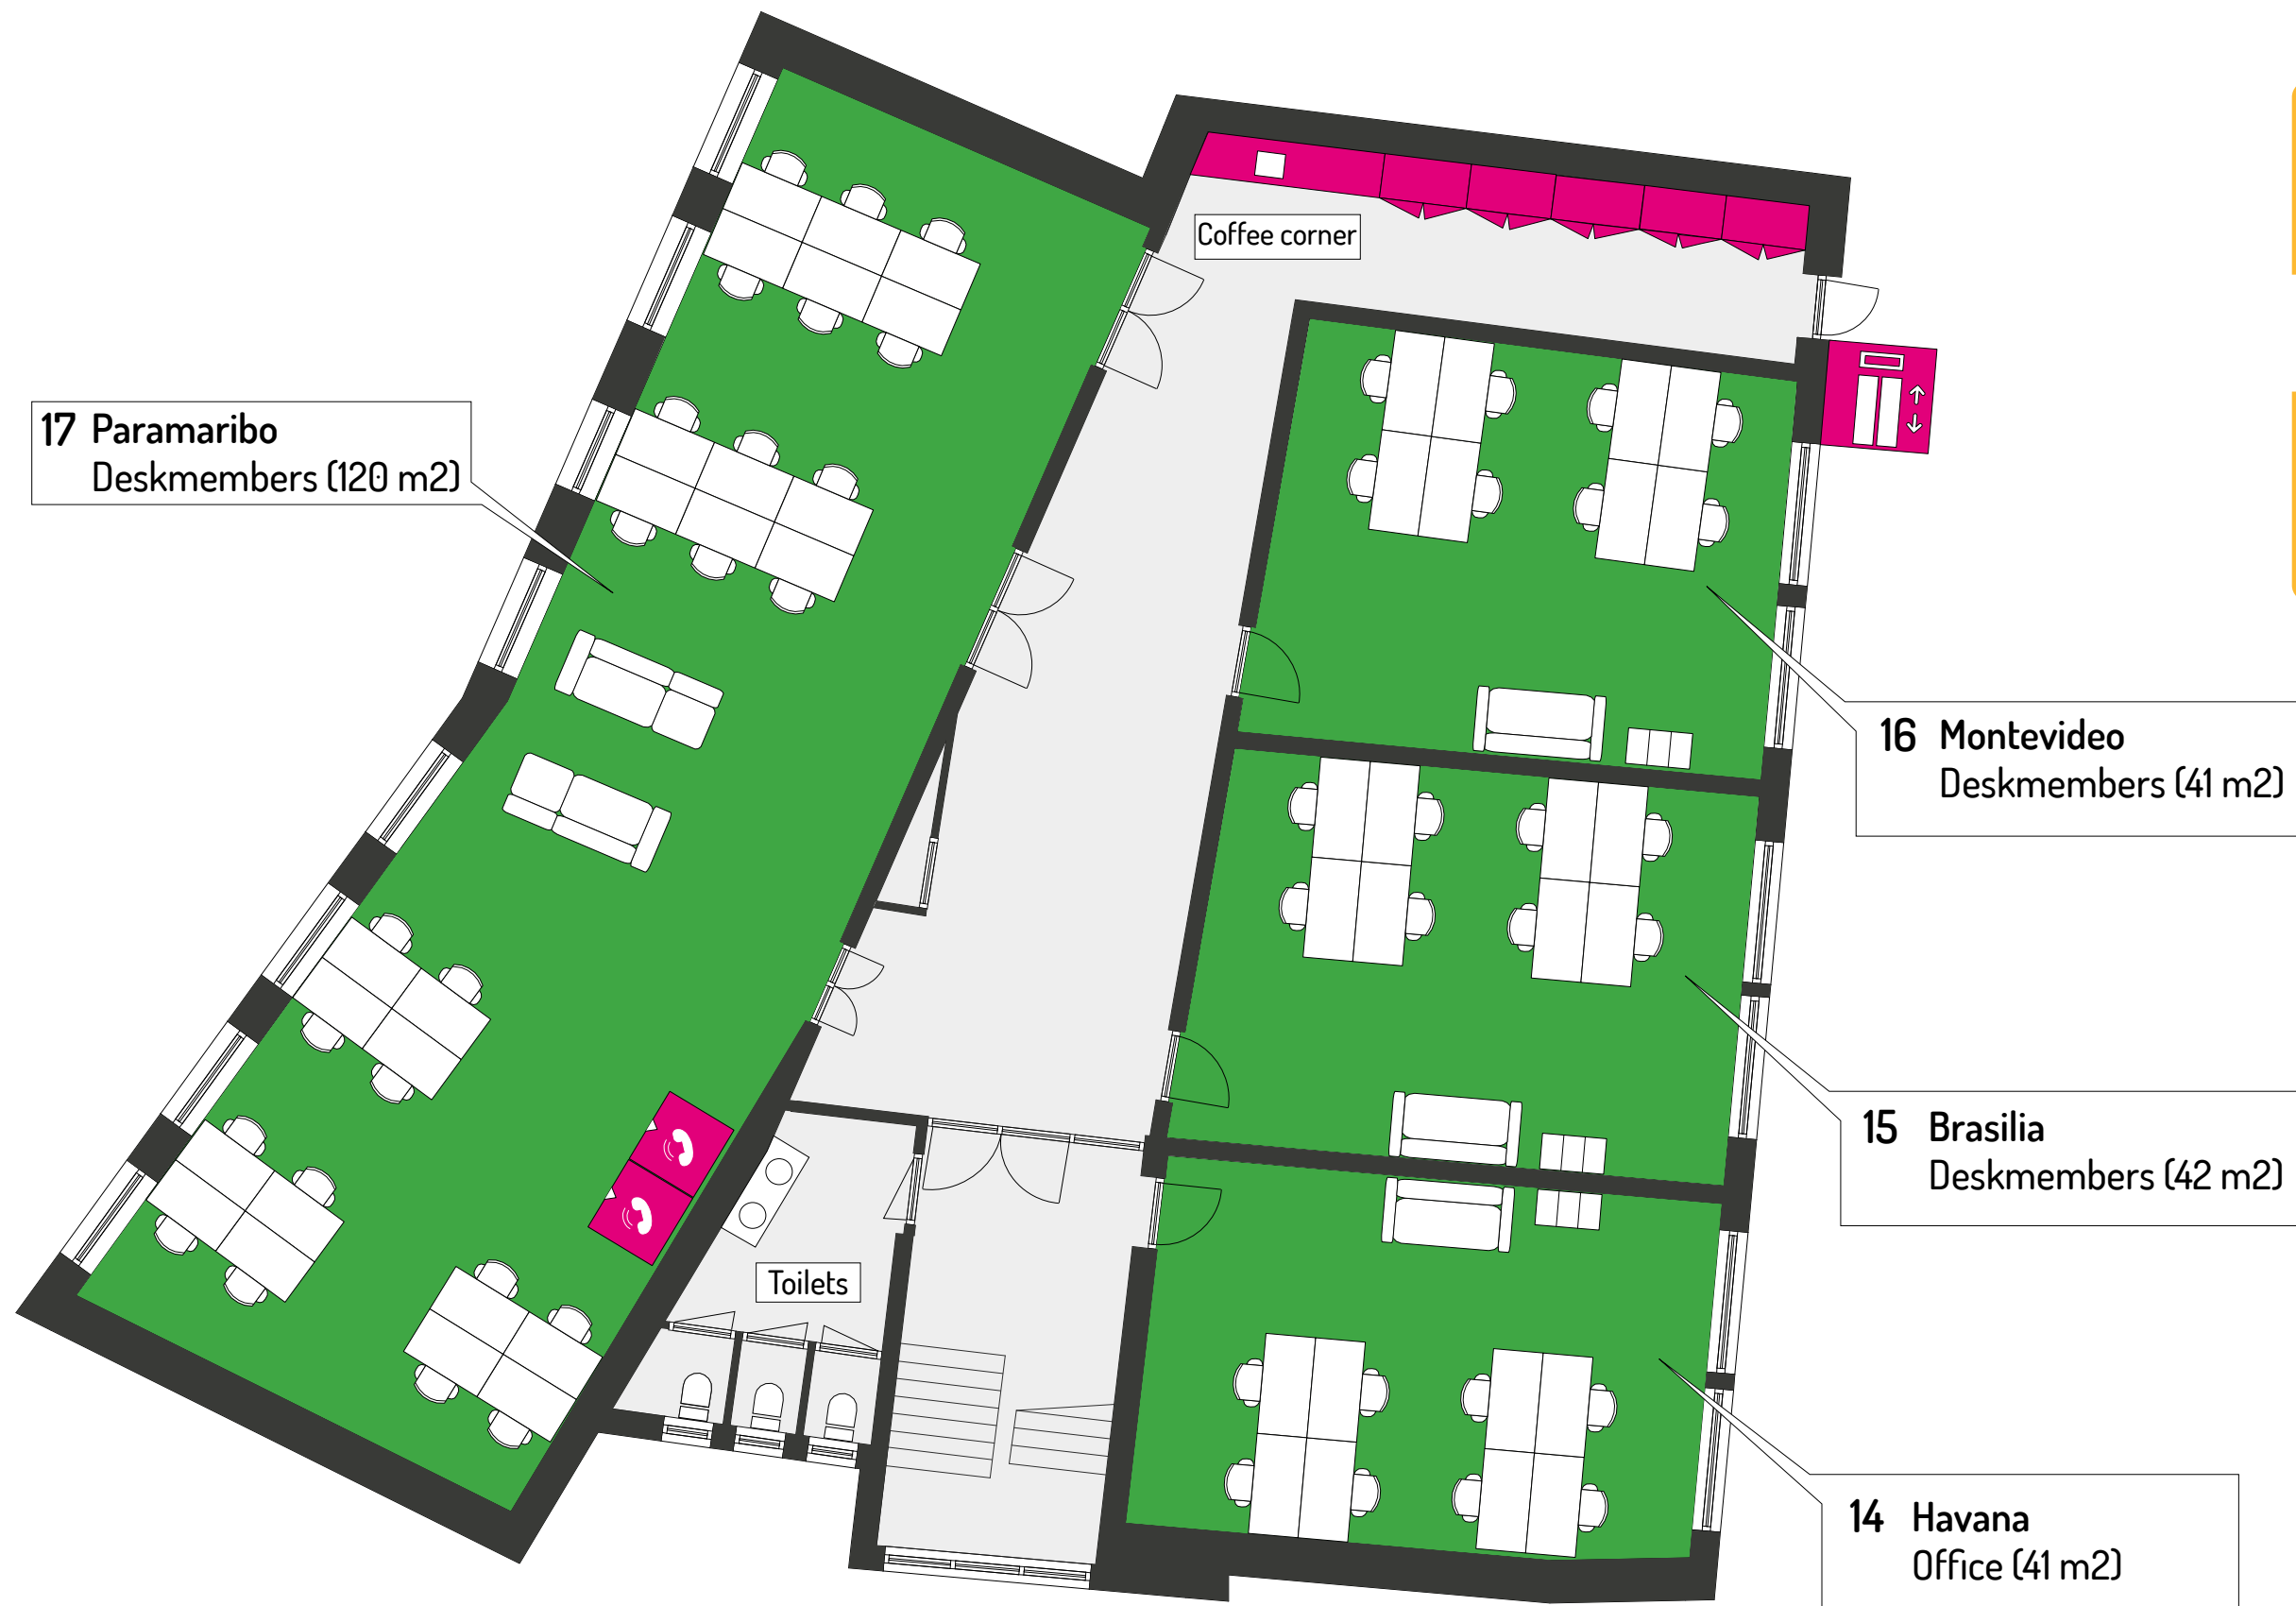

SOCIAL IMPACT FACTORY

Ground floor

SOCIAL IMPACT FACTORY

10 Oslo
Meeting space (22 m²)

9 Kopenhagen
Meeting space (24 m²)

8 Venetië
Meeting space (62 m²)

Coffee corner

13 Dubai
Meeting space (40 m²)

12 Mumbai
Meeting space (42 m²)

11 Shanghai
Meeting space (37 m²)

Toilets

First floor

**SOCIAL
IMPACT
FACTORY**

Second floor